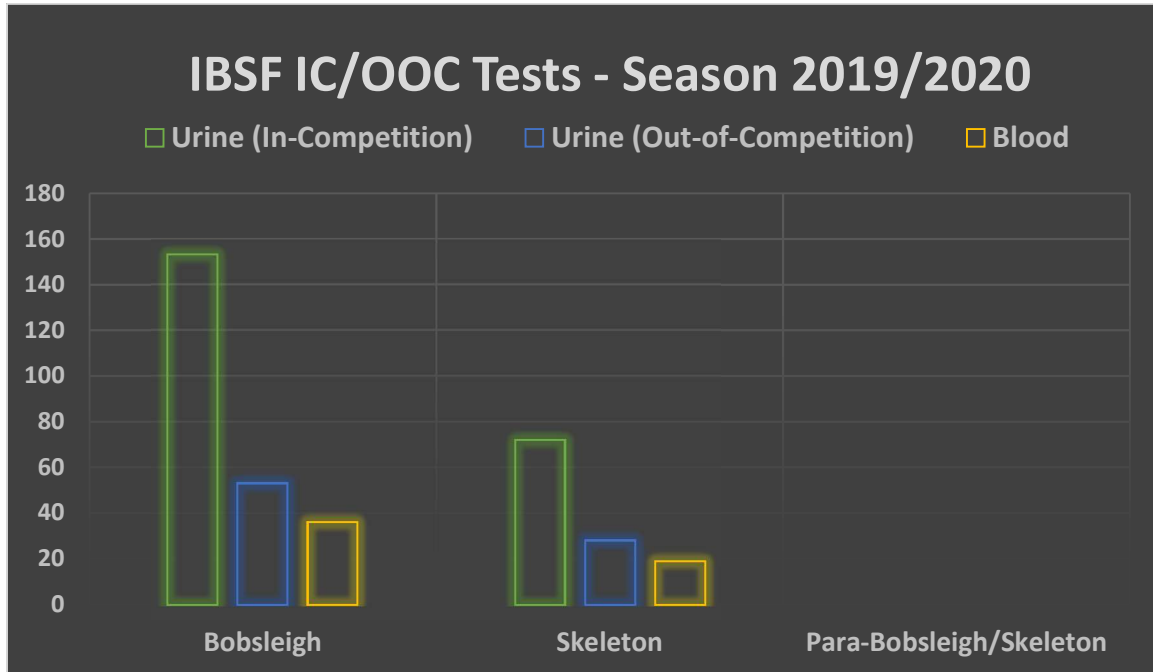

INTERNATIONAL BOBSLEIGH & SKELETON FEDERATION

	Bobsleigh	Skeleton	Para-Bobsleigh/Skeleton	Total
<b>Urine (In-Competition)</b>	153	72	0*	225
<b>Urine (Out-of-Competition)</b>	53	28	0*	81
<b>Blood</b>	36	19	0*	55
<b>Total</b>	242	119	0*	<b>361</b>